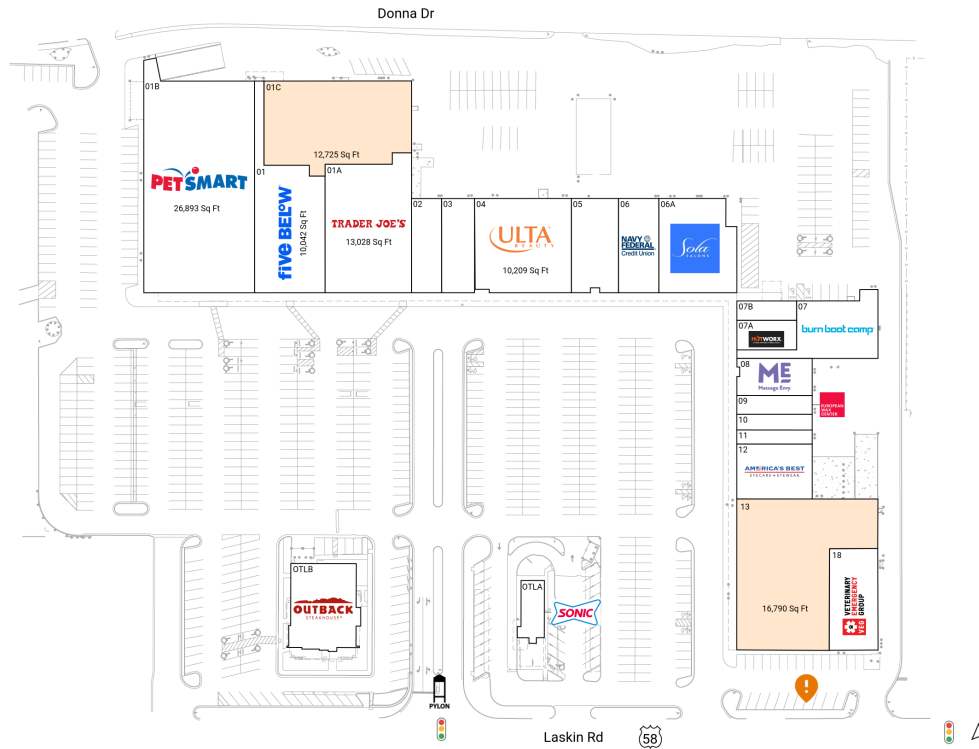

Source: Synergos Technologies, Inc. 2024

Trader Joe's-anchored center with top national brands including Five Below, PetSmart, Ulta Beauty & Sola Salon Suites

Surrounded by an affluent, educated population with an average household income of \$138K+ and 47% with a college education within a 3-mile radius

Hilltop Plaza

1725 Laskin Road | Virginia Beach, VA 23454

Virginia Beach City

Virginia Beach-Chesapeake-Norfolk, VA-NC

150,014 Sq Ft

36.8489, -76.0253

Available Spaces

01C 12,725 Sq Ft 13 16,790 Sq Ft 360°

Current Tenants

Space size listed in square feet

01	Five Below	10,042
01A	Trader Joe's	13,028
01B	PetSmart	26,893
02	Saigon Bistro	3,200
03	Guadalaraja Mexican Restaurant	3,500
04	ULTA Beauty	10,209
05	Chesapeake Bay Dive & Aquatic	5,000
06	Navy Federal	4,100
06A	Sola Salon Studios	7,960
07	Burn Boot Camp	5,850
07A	HOTWORX	2,000
07B	Vibrant Wave Boutique & Collec	1,306
08	Massage Envy	3,016
09	European Wax Center	1,600
10	Envy Nails	1,334
11	Sharkey's Cuts for Kids	1,200
12	America's Best Contacts & Eyeglasses	4,672
16	Dave's Hot Chicken	2,230
18	Veterinary Emergency Group	5,120
OTLA	Sonic	1,482
OTLB	Outback Steakhouse	6,437

This site plan is for illustrative and information purposes only, showing the general layout of the shopping center; and is not a legal survey. Brixmor makes no representation or warranty that the shopping center is exactly as depicted as site conditions and tenant mix are subject to change over time.
5213